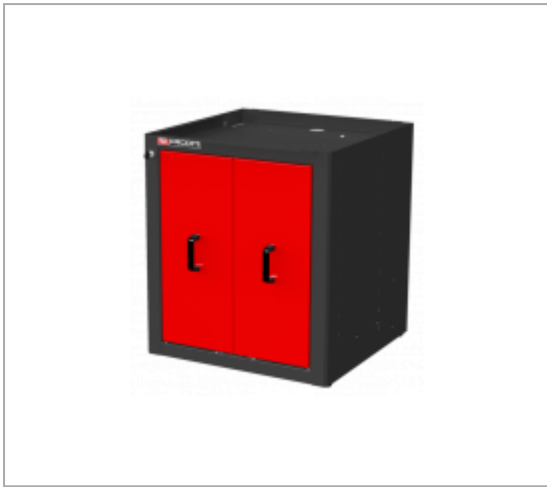

JETLINE+ BASE UNITS - 2 VERTICAL DRAWERS

Description :

- 2 vertical drawers with perforated panels with square holes that can be used on either side.
- Flexible attachment of stored items thanks to a wide range of hooks. (see F13).
- Panels dimension 600 x 600 mm.
- Useful storage surface : 1,6 m2.
- Load resistance : 75 kg per drawer.
- Centralized locking system + interlock system to prevent multiple panels from being withdrawn.
- Fitted with 4 pivoting jacks for a perfect finishing.
- You can also stack 2 JLS2-MBSTV on, with a wooden top or a stainless top (metal top is forbidden).
- Dimensions : L722 x D701 x H 810 mm (H 985 mm with raising base JLS2-BASEMBS).

References :

	H [MM]	L [MM]	P [MM]	COLOR	[KG]
JLS2-MBS2TV	810	722	701	Red 3020 Black 9004	70.00