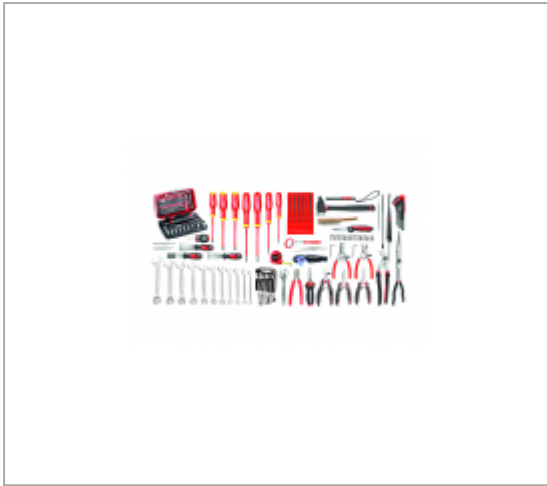

BPC19N.EM42A 105-PIECE SET OF ELECTROMECHANICAL TOOLS - PLASTIC TOOLBOX

Description :

- 3 Options available:
 - CM.EM42A: Set supplied without container.
 - BPC19N.EM42A: Set supplied with plastic toolbox BP.C19N.
 - BST20.EM42A: Set supplied with tool bag BS.T20.

References :

	QTY	DESCRIPTION
1230B.20		Soldering iron 20 w
141.12		Straight model tweezers
113A.6C		Chromed adjustable wrench 6'
192A.16G		Diagonal cutters 16 cm
193A.16CPE		Sheathed half-round pliers 160 mm
194A.17CPE		Wire stripper 170 mm
185.34L		Extra-long pliers 340 mm
195A.16CPE		Half-round short nose pliers 160 mm
181A.25CPE		Multigrip pliers 250 mm
440.JE11		Set of 11 combination wrenches 7 to 19mm
467		Circlip® outside pliers with interchangeable bits
469		Circlip® inside pliers with interchangeable bits
251A.2		Drift punch 2 mm
251A.3		Drift punch 3 mm
251A.4		Drift punch 4 mm

	QTY	DESCRIPTION
200C.32		Composite riveting hammer 32 mm
235.J1		Set of 3 stainless steel scrapers
AFU.2		Screw starter for slotted screws
AS.6L160T2A		Set of 6 needle files 160 mm
467BS.JP6		6-piece set of short-reach wrenches on case
BP.C19N		
AT5.5X125TVE		Protwist® 1000v slim screwdriver for slotted screws 5.5x125
980		Straight blade general-purpose shears
835A		Spring puller
270A.MA		Steel wire brush
872271		Multifunction sheath strippers
AT3.5x75VE		Protwist® 1000v screwdriver for slotted screws 3.5x75
ATP0x75VE		Protwist® 1000v Phillips® screwdriver 0x75
779.PBT		Pen lamp
834B.RTI		LED telescopic mirror 55 mm
893B.213		Tape measure 2 m/13 mm ABS
83H.JP9A		9-piece set of long-reach metric keys
840.F		Lock-back knife
AT4X100TVE		Protwist® 1000v slim screwdriver for slotted screws 4x100
AT4X35		Protwist® short screwdriver for slotted screws 4x35
AT6.5X150TVE		Protwist® 1000v slim screwdriver for slotted screws 6.5x150
ATP1x100TVE		Protwist® 1000v Phillips® slim screwdriver 1x100
ATP2x125TVE		Protwist® 1000v Phillips® slim screwdriver 2x125
R2NANO		Box of 1/4" 6-point sockets