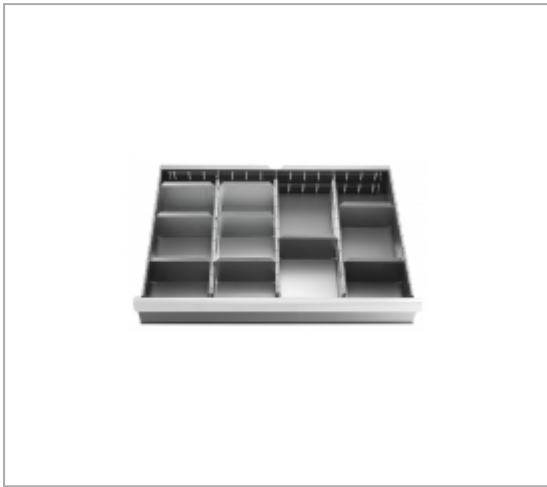

SET OF 27 PARTITIONS FOR DRAWERS 75 MM WALL

Description :

- Partitioning system in galvanised metal sheet.
- 5 separations.
- 16 partitions 100 mm high.
- 6 partitions 200 mm high.

References :

	[KG]
2930.C2	4.600