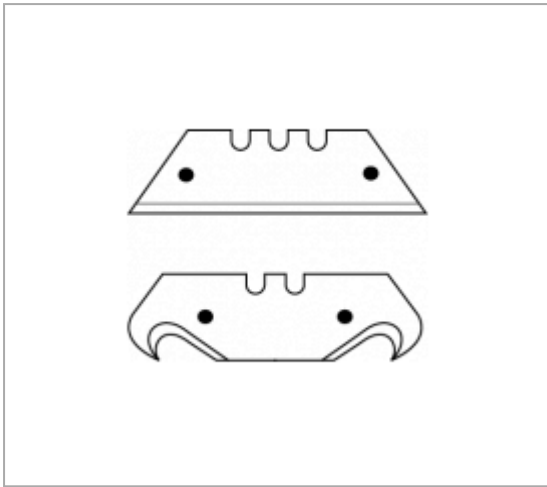

## SAFETY KNIFE WITH RETRACTABLE BLADE - RFID

### Description :

- Tool with built-in RFID chip for workshop traceability.
- Chip integration by Facom guarantees maximum detection and strength, while preserving the tool's ergonomics.
- Radio frequency identification requires appropriate storage equipment.
- Safety knife.
- Blade automatically retracts after use.
- Zamak body.
- ABS cursor, front or side thumb control.
- Supplied with 3 blades (1 factory-mounted and 2 in the body).