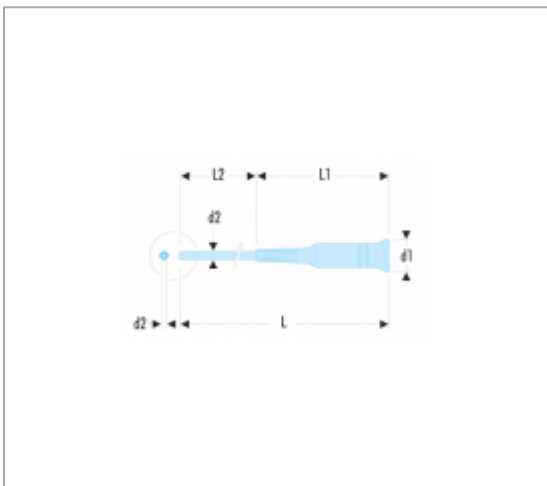

AEX - MICRO-TECH® SCREWDRIVER FOR TORX® SCREWS

Description :

- Chromed blade, hardened tip.

References :

	D1 X L1 [MM]	D2 X L2 [MM]	L [MM]	TORX [NO]	COLOR	DIMENSION [MM]	NO.	[G]
AEX.5X35	17 x 82	2,0 x 35	117	T5	Green	180 x 120	T x 5	13
AEX.6X35	17 x 82	2,0 x 35	117	T6	Indigo	120x180x47	T x 6	13
AEX.7X35	17 x 82	2,5 x 35	117	T7	Blue	180x120 / 240x60	T x 7	13
AEX.8X75	21 x 93	2,5 x 75	168	T8	Pink		T x 8	31
AEX.9X75	21 x 93	3,0 x 75	168	T9	Purple		T x 9	33

	D1 X L1 [MM]	D2 X L2 [MM]	L [MM]	TORX [NO]	COLOR	DIMENSION [MM]	NO.	[G]
AEX.10X75	21 x 93	3,0 x 75	168	T10	Plum		T x 10	32
AEX.15X75	21 x 93	3,5 x 75	168	T15	Brown		T x 15	35
AEX.20X75	21 x 93	4,0 x 75	168	T20	Grey		T x 20	41