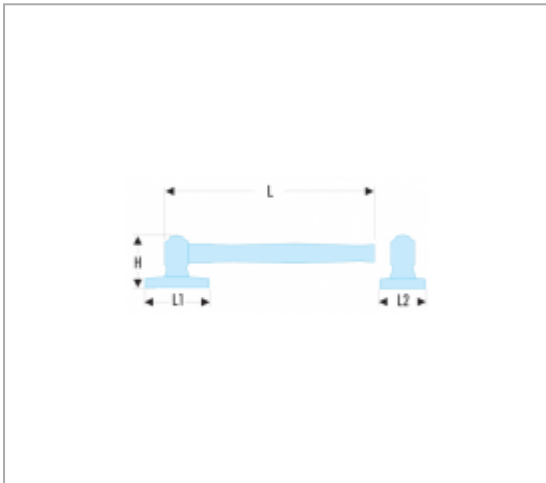

### Description :

- Surface curved widthwise.
- Secure handle attachment.
- Finely polished head.
- Hickory handle.
- Spare handle and wedge: 211.MH26.

### References :

	H [MM]	L [MM]	L1 [MM]	L2 [MM]	LEGS	SCREW SIZE [MM]	[G]
864D.60	70	295	50	30	U.35D (x 2)	13	320