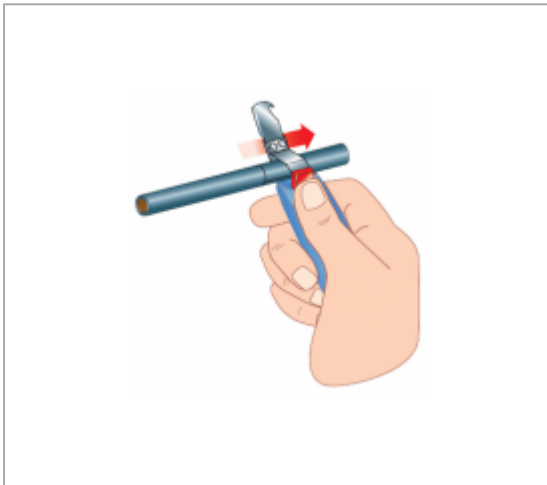

SHEATH STRIPPERS

Description :

- "Effort reducer" push button.
 - Spare blade stored in the handle.
 - Easily accessible adjustment knob.
 - Self-swivel blade.
 - 985955 straight blades.
 - 985956 hooked blades.
- 986061: Set of 5 auto-swivel blades for sheath strippers
985951 - 985952 - 985953 - 985954 - 985955 - 985956.

References :

	TIPS	CAPACITY Ø MAXI [MM]	[G]
985951		16	65
985952	Straight	28	65
985953	45°	35	65
985954	90°	50	65
985955	Straight	28 LD	75
985956	45°	28 LC	75