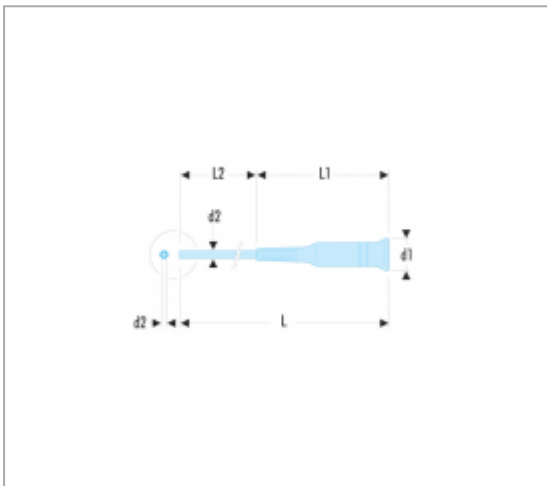

AEFP - AEFD MICRO-TECH® SCREWDRIVER FOR PHILLIPS® AND POZIDRIV® SCREWS

Description :

- AEFP presentation: chromed blade, hardened tip.
- AEFD presentation: hardened blade.

References :

	D1 X L1 [MM]	D2 X L2 [MM]	L [MM]	PHILLIPS [NO]	POZIDRIV [NO]	COLOR	DIMENSION [MM]	NO.	[G]
AEFP.000X35	17 x 82	2 x 35	117	PH.000	-	Pink		-	11
AEFP.00X75	17 x 82	2,5 x 75	157	PH.00	-	Purple	120x195x45	PH.00	15
AEFP.0X35	17 x 82	3,0 x 35	117	PH.0	-	Plum	230x120	PH.0	13

	D1 X L1 [MM]	D2 X L2 [MM]	L [MM]	PHILLIPS [NO]	POZIDR [NO]	COLOR	DIMENSION [MM]	NO.	[G]
AEFP.0X75	21 x 93	3,0 x 75	168	PH.0	-	Plum	120x190x45	PH.0	32
AEFP.1X75	21 x 93	4,0 x 75	168	PH.1	-	Brown	265 x 120	PH.1	37
AEFD.0X35	17 x 82	3,0 x 35	117	-	PZ.0	Orange	120x190x45	PZ.0	13
AEFD.0X75	21 x 93	3,0 x 75	168	-	PZ.0	Orange	200x165	PZ.0	32
AEFD.1X75	21 x 93	4,0 x 75	168	-	PZ.1	Brown	120x115x45	PZ.1	37
AEFP.00X35	17 x 82	2,5 x 35	117	PH.00	-	Purple		PH.00	12