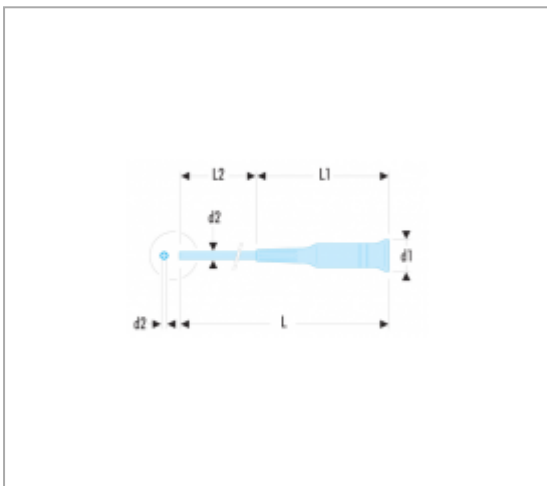

AEF - MICRO-TECH® SCREWDRIVER FOR SLOTTED HEAD SCREWS

Description :

- Swivel head.
- Chromed blade, hardened tip.

References :

	D1 X L1 [MM]	D2 X L2 [MM]	L [MM]	COLOR	[G]
AEF.2X75	17 x 82	2,0 x 75	157	Indigo	14
AEF.2,5X75	17 x 82	2,5 x 75	157	Blue	14
AEF.3X75	21 x 93	3,0 x 75	168	Pink	21
AEF.3,5X75	21 x 93	3,5 x 75	168	Purple	25
AEF.4X75	21 x 93	4,0 x 75	168	Plum	26
AEF.2X35	17 x 82	2,0 x 35	117	Indigo	13
AEF.1,5X35	17 x 82	1,5 x 35	117	Yellow	12
AEF.1,8X35	17 x 82	1,8 x 35	117	Green	13

	D1 X L1 [MM]	D2 X L2 [MM]	L [MM]	COLOR	[G]
AEF.2,5X35	17 x 82	2,5 x 35	117	Blue	13