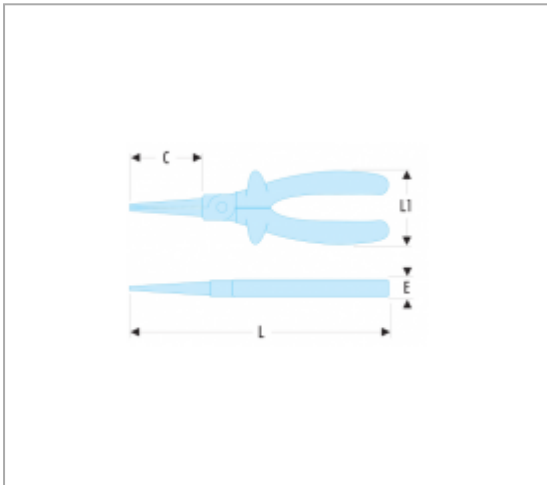

VSE SERIES 1,000 VOLT INSULATED ROUND NOSE PLIERS

Description :

- Model with long, slim, serrated nose for making angles or terminals for all types of wires.
- Insulation with "safety" colour coding.
- Finish: burnished head.

References :

	A [MM]	B [MM]	C [MM]	E [MM]	H [MM]	L [MM]	L1 [MM]	[G]
189.17AVSE	45	45	45	33	33	170	60	175