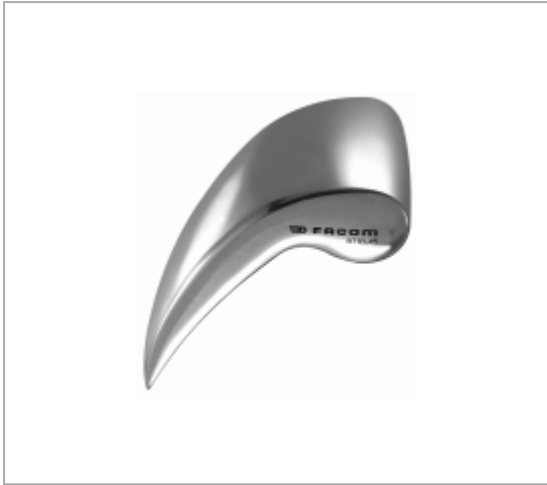

SLIM WEDGE DOLLY

Description :

- Slim model with a domed face.
- Finish: polished.

References :

	H [MM]	WIDTH L [MM]	L [MM]	[G]
871B.45	37	55	125	900