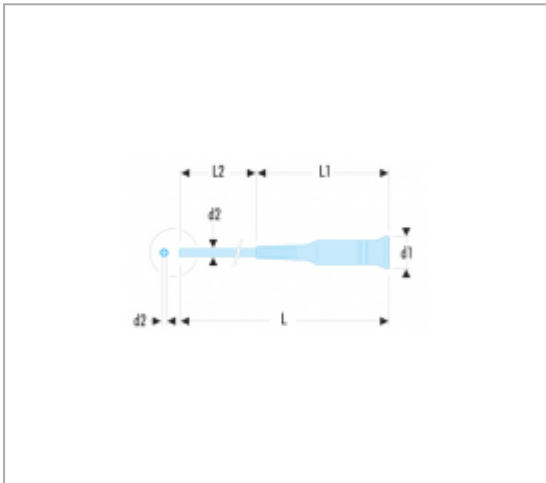

AEF - AEP - MICRO-TECH® REPLACEABLE BLADE SCREWDRIVER

Description :

- Swivel head.
- Chromed blade, hardened tip.

References :

	D1 X L1 [MM]	D2 X L2 [MM]	L [MM]	COLOR	[G]
AEF.1X35	17 x 82	1,0 x 35	117	Red	11
AEF.1,2X35	17 x 82	1,2 x 35	117	Orange	11